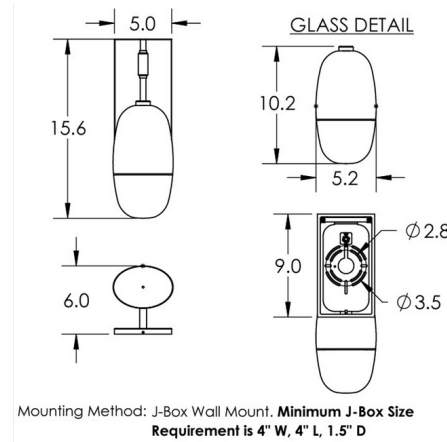

CLICK TO VIEW PRODUCT

Notes: