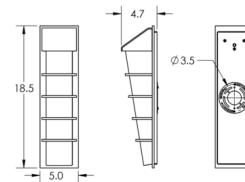

Mounting Method: MOUNTS TO J-BOX