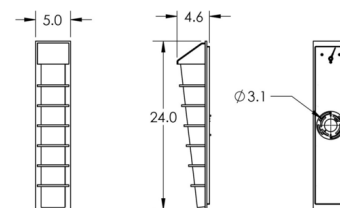

CLICK TO VIEW PRODUCT

Notes: