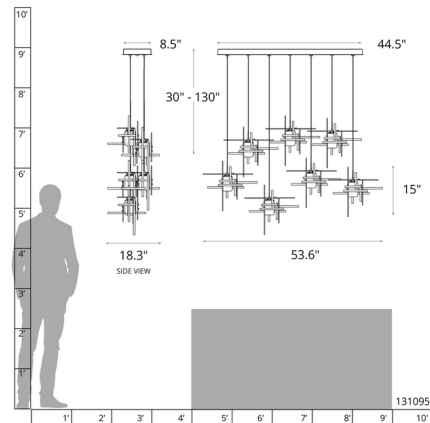

Description

The Tura Linear Multi Light Pendant brings both dimension and depth to your interior space, with intersecting pieces of annealed aluminum twigs that are hand textured, using a trip hammer. The thick glass diffuser casts warm and unique shadows across your room. Canopy: 44.5 inch x 8.5 inch rectangular. Lifetime Limited Warranty when installed in residential setting. Handcrafted to order by skilled artisans in Vermont, USA.

Shown in dark smoke / seeded clear

Specifications

COLOR	Seeded Clear
BODY FINISH	Dark Smoke
WATTAGE	28W
DIMMER	Standard 120V
DIMENSIONS	53.6"L x 18.3"W x 15"H
BULB NOT INCLUDED	7 x JC/G4 (bipin)/4W/12V LED
COUNTRY OF ORIGIN	United States

Technical Information

PRODUCT DIMENSIONS Min/Max Adj Overall Height: 30" - 80"

CLICK TO VIEW PRODUCT

Notes: