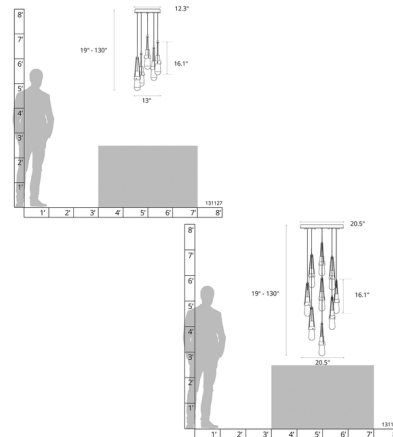

Description

The Link Round Multi Light Pendant is inspired by stylish pendants wore by women for centuries. The teardrop shaped blown glass diffusers, by Vermont glass blowers AO Glass, are held by steel bands with rivet accents, adding a rustic look to your room. Adjust the pendants to create your own unique look. Choose a finish for the fixture and the canopy faceplate. The upper canopy will always be black. Sloped ceiling adaptable to 45 degrees. Limited Warranty when installed in residential setting. Handmade to order by skilled artisans in Vermont, USA.

Specifications

COLOR Clear Bubble
 BODY FINISH Sterling
 WATTAGE 36W
 DIMMER Low Voltage Electronic
 DIMENSIONS 20.5"W x 16.1"H
 BULB NOT INCLUDED 9 x JC/G4 (bipin)/4W/12V LED
 COUNTRY OF ORIGIN United States

Technical Information

PRODUCT DIMENSIONS Min/Max Adjustable Length: 19" - 80"

Shown in sterling / clear bubble

CLICK TO VIEW PRODUCT

Notes: