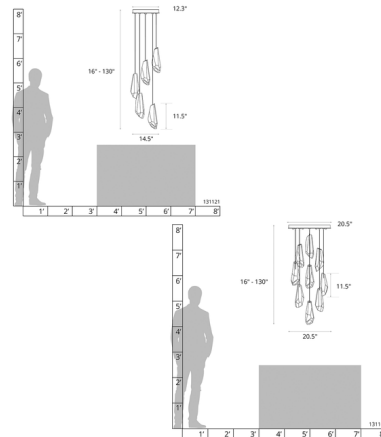

Description

The Luma Round Multi Light Pendant will dazzle you with its eye catching beauty. Thick jewel of faceted Crystals hold the light sources that casts warm shadows across your room. Available with Standard and Long length cables. Canopy: 20.5 inch diameter. Lifetime Limited Warranty when installed in residential setting. Handcrafted to order by skilled artisans in Vermont, USA. Available with standard or long cord length in a 5-light (14.5 inch) and a 9-light (20.5 inch). Note: Due to the weight of this fixture, additional ceiling support is required.

Specifications

COLOR	Crystal
BODY FINISH	Soft Gold
WATTAGE	36W
DIMMER	Standard 120V
DIMENSIONS	20.5"W x 11.5"H
BULB NOT INCLUDED	9 x JC/G4 (bipin)/4W/12V LED
COUNTRY OF ORIGIN	United States

Technical Information

PRODUCT DIMENSIONS Min/Max Adjustable Length: 16" - 80"

Shown in soft gold / crystal

CLICK TO VIEW PRODUCT

Notes: