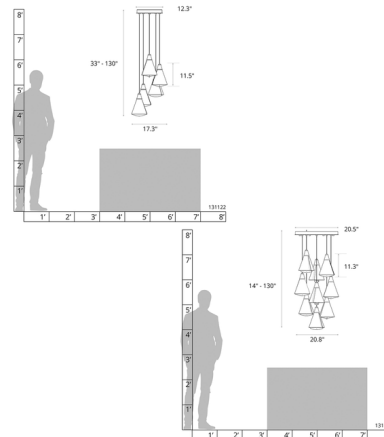

Specifications

COLOR Spun Frost
BODY FINISH Black
WATTAGE 36W
DIMMER Low Voltage Electronic
DIMENSIONS 20.8"W x 11.3"H
BULB NOT INCLUDED 9 x JC/G4 (bipin)/4W/12V LED
COUNTRY OF ORIGIN United States

Technical Information

PRODUCT DIMENSIONS Min/Max Adjustable Length: 14" - 80"

Shown in black / spun frost

CLICK TO VIEW PRODUCT

Notes: