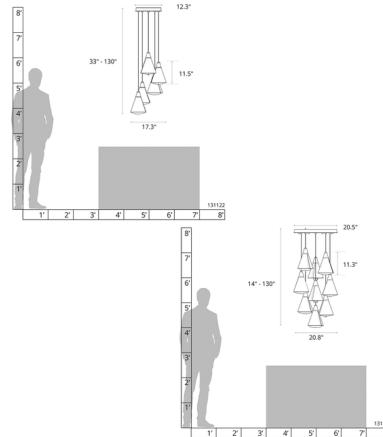

Specifications

COLOR	Spun Frost
BODY FINISH	Black
WATTAGE	36W
DIMMER	Low Voltage Electronic
DIMENSIONS	20.8"W x 11.3"H
BULB NOT INCLUDED	9 x JC/G4 (bipin)/4W/12V LED
COUNTRY OF ORIGIN	United States

Technical Information

PRODUCT DIMENSIONS Min/Max Adjustable Length: 14" - 80"

Shown in black / spun frost

CLICK TO VIEW PRODUCT

Notes: