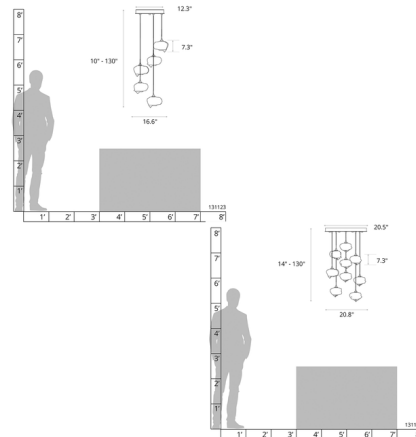

Description

The Ume Round Multi Light Pendant is delicate yet attention grabbing, sure to be the focal point of any space in your home. The graceful elegant shaped glass shades are made to resemble a blossoming plum. Sloped ceiling adaptable to 45 degrees. Lifetime Limited Warranty when installed in residential setting. Handcrafted to order by skilled artisans in Vermont, USA. Available with long or standard cord length options in a 5-light (16.6 inch) or 9-light (20.50 inch).

Shown in soft gold / frosted

Specifications

COLOR	Frosted
BODY FINISH	Soft Gold
WATTAGE	36W
DIMMER	Low Voltage Electronic
DIMENSIONS	20.5"W x 7.3"H
BULB NOT INCLUDED	9 x JC/G4 (bipin)/4W/12V LED
COUNTRY OF ORIGIN	United States