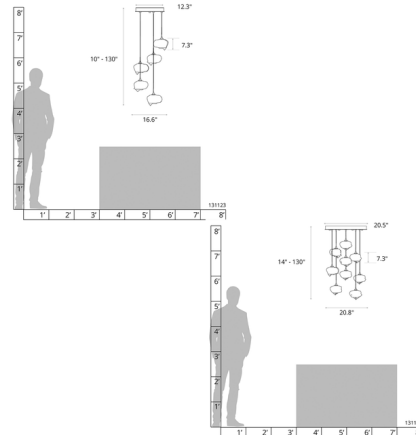

Description

The Ume Round Multi Light Pendant is delicate yet attention grabbing, sure to be the focal point of any space in your home. The graceful elegant shaped glass shades are made to resemble a blossoming plum. Sloped ceiling adaptable to 45 degrees. Lifetime Limited Warranty when installed in residential setting. Handcrafted to order by skilled artisans in Vermont, USA. Available with long or standard cord length options in a 5-light (16.6 inch) or 9-light (20.50 inch).

Shown in soft gold / frosted

Specifications

COLOR	Frosted
BODY FINISH	Soft Gold
WATTAGE	36W
DIMMER	Low Voltage Electronic
DIMENSIONS	20.5"W x 7.3"H
BULB NOT INCLUDED	9 x JC/G4 (bipin)/4W/12V LED
COUNTRY OF ORIGIN	United States