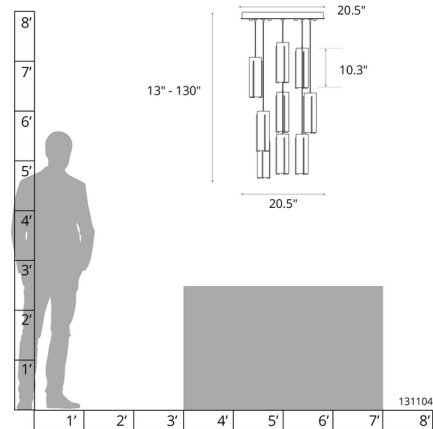

Description

The Exos Multi Light Pendant is both stylish and functional and will bring bold light to your interior space. Hand forged steel bars hold a slim cylindrical glass diffusers that can be positioned to your desire, hanging from the round canopy. Slope ceiling adaptable to 45 degrees. Lifetime Limited Warranty when installed in residential setting. Handcrafted to order by skilled artisans in Vermont, USA.

Specifications

COLOR	Opal
BODY FINISH	Black
WATTAGE	36W
DIMMER	Low Voltage Electronic
DIMENSIONS	20.5"W x 10.6"H
BULB NOT INCLUDED	9 x LED/G4 (bipin)/4W/12V LED
COUNTRY OF ORIGIN	United States

Technical Information

PRODUCT DIMENSIONS Min/Max Adjustable Length: 13" - 80"

Shown in black / opal

CLICK TO VIEW PRODUCT

Notes: