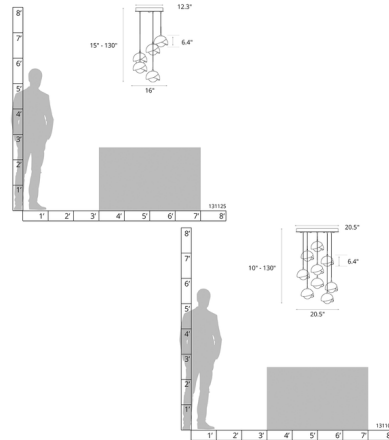

Description

The Brooklyn Multi Light Pendant brings an industrial vibe with a contemporary design to your interior space. The shades can be rotated around the Opal glass globes to alter the look to your space. Choose a Finish for the forged steel canopy faceplate and outer shades and a Color for the inner shades. Canopy: 20.5 inch diameter. Sloped ceiling adaptable to 45 degrees. Lifetime Limited Warranty when installed in residential setting. Handcrafted to order by skilled artisans in Vermont, USA.

Shown in black / sterling

Specifications

COLOR Sterling
BODY FINISH Black
WATTAGE 36W
DIMMER Low Voltage Electronic
DIMENSIONS 20.5"W x 7.4"H
BULB NOT INCLUDED 9 x JC/G4 (bipin)/4W/12V LED
COUNTRY OF ORIGIN United States

Technical Information

PRODUCT DIMENSIONS Min/Max Adjustable Length: 10" - 80"

CLICK TO VIEW PRODUCT

Notes: