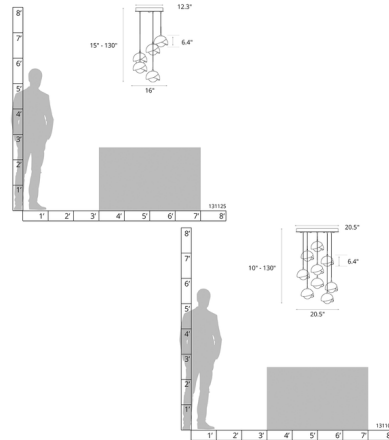

Description

The Brooklyn Multi Light Pendant brings an industrial vibe with a contemporary design to your interior space. The shades can be rotated around the Opal glass globes to alter the look to your space. Choose a Finish for the forged steel canopy faceplate and outer shades and a Color for the inner shades. Canopy: 20.5 inch diameter. Sloped ceiling adaptable to 45 degrees. Lifetime Limited Warranty when installed in residential setting. Handcrafted to order by skilled artisans in Vermont, USA.

Shown in black / sterling

Specifications

COLOR	Sterling
BODY FINISH	Black
WATTAGE	36W
DIMMER	Low Voltage Electronic
DIMENSIONS	20.5"W x 7.4"H
BULB NOT INCLUDED	9 x JC/G4 (bipin)/4W/12V LED
COUNTRY OF ORIGIN	United States

Technical Information

PRODUCT DIMENSIONS Min/Max Adjustable Length: 10" - 80"

CLICK TO VIEW PRODUCT

Notes: