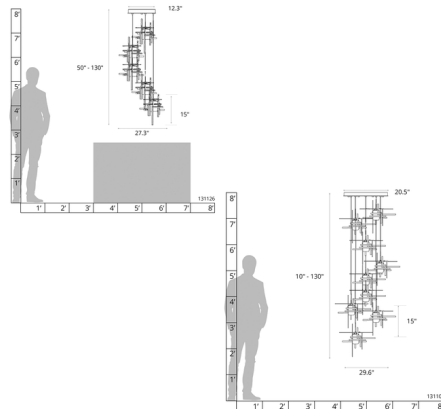

Description

The Tura Linear Multi Light Pendant brings both dimension and depth to your interior space, with intersecting pieces of annealed aluminum twigs that are hand textured, using a trip hammer. The thick glass diffuser casts warm and unique shadows across your room. Sloped ceiling adaptable to 45 degrees. Lifetime Limited Warranty when installed in residential setting. Handcrafted to order by skilled artisans in Vermont, USA. Note: Due to the weight the 29.6 inch, 9 light fixture, additional ceiling support is required.

Specifications

COLOR	Cast Glass
BODY FINISH	Sterling
WATTAGE	36W
DIMMER	Standard 120V
DIMENSIONS	29.6"W x 15"H
BULB NOT INCLUDED	9 x JC/G4 (bipin)/4W/12V LED
COUNTRY OF ORIGIN	United States

Technical Information

PRODUCT DIMENSIONS Min/Max Adj Overall Height: 30" - 80"

Shown in sterling / cast glass

CLICK TO VIEW PRODUCT

Notes: