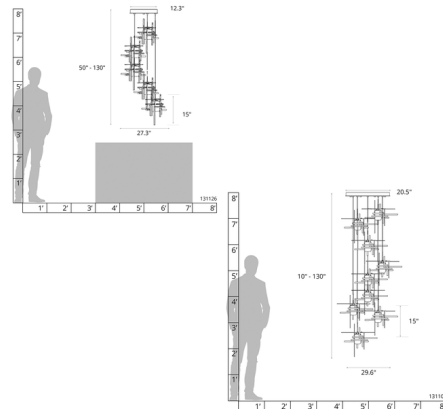

Description

The Tura Linear Multi Light Pendant brings both dimension and depth to your interior space, with intersecting pieces of annealed aluminum twigs that are hand textured, using a trip hammer. The thick glass diffuser casts warm and unique shadows across your room. Sloped ceiling adaptable to 45 degrees. Lifetime Limited Warranty when installed in residential setting. Handcrafted to order by skilled artisans in Vermont, USA. Note: Due to the weight the 29.6 inch, 9 light fixture, additional ceiling support is required.

Specifications

COLOR	Cast Glass
BODY FINISH	Sterling
WATTAGE	36W
DIMMER	Standard 120V
DIMENSIONS	29.6"W x 15"H
BULB NOT INCLUDED	9 x JC/G4 (bipin)/4W/12V LED
COUNTRY OF ORIGIN	United States

Technical Information

PRODUCT DIMENSIONS Min/Max Adj Overall Height: 30" - 80"

Shown in sterling / cast glass

CLICK TO VIEW PRODUCT

Notes: