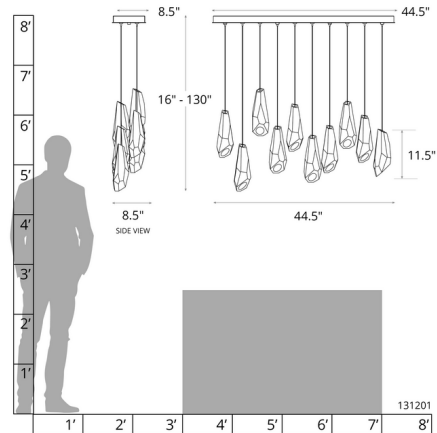

### Description

The Luma Linear Multi Light Pendant will dazzle you with its eye catching beauty. Thick jewels of faceted Crystals hold the light sources that casts warm shadows across your room. Canopy: 44.5 inch x 8.5 inch rectangle. Lifetime Limited Warranty when installed in residential setting. Handcrafted to order by skilled artisans in Vermont, USA. Note: Requires a special rated junction box for fixtures weighing over 50 pounds.

### Specifications

COLOR	Crystal
BODY FINISH	Sterling
WATTAGE	40W
DIMMER	Standard 120V
DIMENSIONS	44.5"L x 8.5"W x 11.5"H
BULB NOT INCLUDED	10 x JC/G4 (bipin)/4W/12V LED
COUNTRY OF ORIGIN	United States

### Technical Information

PRODUCT DIMENSIONS . . . . . Min/Max Adjustable Length: 16" - 80"

Shown in sterling / crystal

CLICK TO VIEW PRODUCT

Notes: