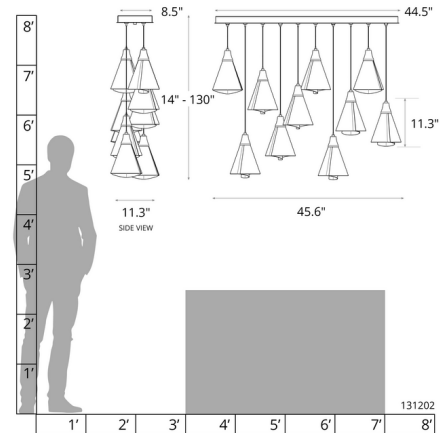

Description

The Mobius Linear Multi Light Pendant is both delicate and beautiful with shades imagined from the petals of a flower, gently curved and folded for a beautiful look in your interior space. Position each shade however you like, to create your own unique look. Canopy: 44.5 inch x 8.5 inch rectangle. Lifetime Limited Warranty when installed in residential setting. Handcrafted to order by skilled artisans in the USA.

Shown in sterling / spun frost

Specifications

COLOR	Spun Frost
BODY FINISH	Sterling
WATTAGE	40W
DIMMER	Standard 120V
DIMENSIONS	45.6"L x 11.3"W x 11.3"H
BULB NOT INCLUDED	10 x JC/G4 (bipin)/4W/12V LED
COUNTRY OF ORIGIN	United States

Technical Information

PRODUCT DIMENSIONS Min/Max Adjustable Length: 14" - 80"

CLICK TO VIEW PRODUCT

Notes: