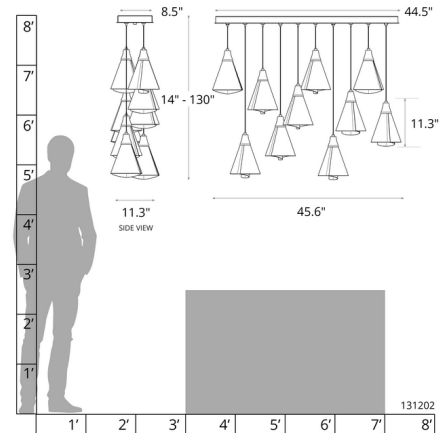

By Hubbardton Forge

Description

The Mobius Linear Multi Light Pendant is both delicate and beautiful with shades imagined from the petals of a flower, gently curved and folded for a beautiful look in your interior space. Position each shade however you like, to create your own unique look. Canopy: 44.5 inch x 8.5 inch rectangle. Lifetime Limited Warranty when installed in residential setting. Handcrafted to order by skilled artisans in the USA.

Shown in sterling / spun frost

Specifications

COLOR	Spun Frost
BODY FINISH	Sterling
WATTAGE	40W
DIMMER	Standard 120V
DIMENSIONS	45.6"L x 11.3"W x 11.3"H
BULB NOT INCLUDED	10 x JC/G4 (bipin)/4W/12V LED
COUNTRY OF ORIGIN	United States

Technical Information

PRODUCT DIMENSIONS Min/Max Adjustable Length: 14" - 80"

CLICK TO VIEW PRODUCT

Notes: