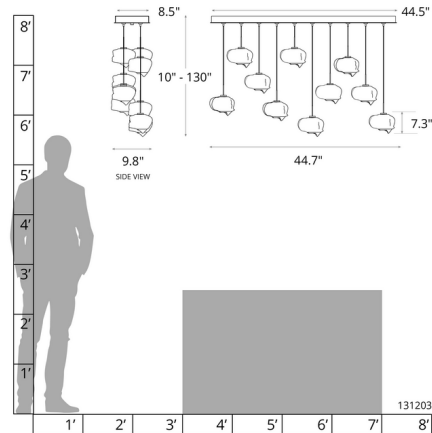

Description

The Ume Linear Multi Light Pendant is delicate yet attention grabbing, sure to be the focal point of any space in your home. The graceful elegant shaped glass shades are made to resemble a blossoming plum. Available in standard and long lengths. Canopy: 44.5 inch x 8.5 inch rectangular. Sloped ceiling adaptable to 45 degrees. Lifetime Limited Warranty when installed in residential setting. Handcrafted to order by skilled artisans in Vermont, USA.

Shown in black / frosted

Specifications

COLOR	Frosted
BODY FINISH	Black
WATTAGE	40W
DIMMER	Low Voltage Electronic
DIMENSIONS	44.7"L x 9.8"W x 7.3"H
BULB NOT INCLUDED	10 x JC/G4 (bipin)/4W/12V LED
COUNTRY OF ORIGIN	United States