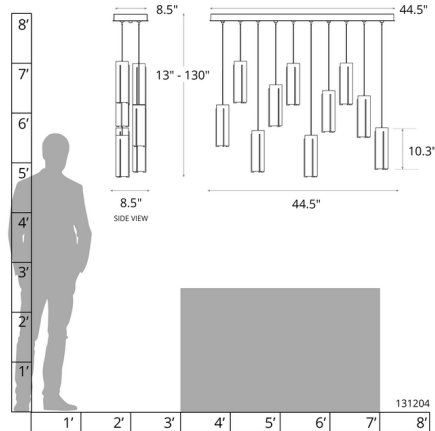

Description

The Exos Linear Multi Light Pendant is both stylish and functional and will bring bold light to your interior space. Hand forged steel bars hold a slim cylindrical glass diffusers that can be positioned to your desire, hanging from the round canopy. Available with Standard or Long length cables. Canopy: 44.5 inch x 8.5 inch rectangle. Slope ceiling adaptable. Lifetime Limited Warranty when installed in residential setting. Handcrafted to order by skilled artisans in Vermont, USA.

Specifications

COLOR	Opal
BODY FINISH	Sterling
WATTAGE	40W
DIMMER	Low Voltage Electronic
DIMENSIONS	44.5"L x 8.5"W x 10.6"H
BULB NOT INCLUDED	10 x LED/G4 (bipin)/4W/12V LED
COUNTRY OF ORIGIN	United States

Technical Information

PRODUCT DIMENSIONS Min/Max Adjustable Length: 13" - 80"

Shown in sterling / opal

CLICK TO VIEW PRODUCT

Notes: