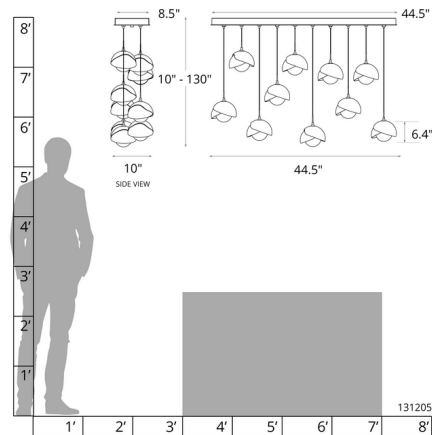

Description

The Brooklyn Linear Multi Light Pendant brings an industrial vibe with a contemporary design to your interior space. The shades can be rotated around the Opal glass globes to alter the look to your space. Choose a finish for the forged steel canopy faceplate and outer shades and a color for the inner shades. Canopy: 44.5 inch x 8.5 inch rectangle. Lifetime Limited Warranty when installed in residential setting. Handcrafted to order by skilled artisans in Vermont, USA.

Specifications

COLOR	Modern Brass
BODY FINISH	Black
WATTAGE	40W
DIMMER	Low Voltage Electronic
DIMENSIONS	44.5"L x 10"W x 7.4"H
BULB NOT INCLUDED	10 x JC/G4 (bipin)/4W/12V LED
COUNTRY OF ORIGIN	United States

Technical Information

PRODUCT DIMENSIONS Min/Max Adjustable Length: 10" - 80"

Notes:

Shown in black / modern brass

CLICK TO VIEW PRODUCT