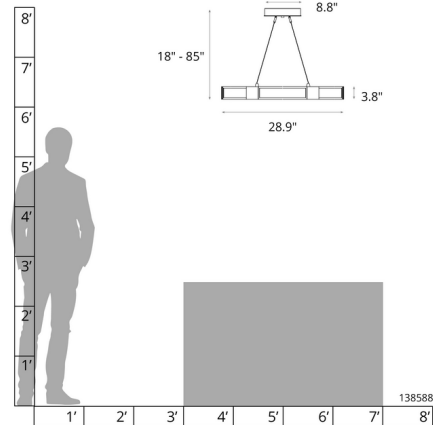

Description

The Aura Glass Pendant brings artistic beauty and warm light to your interior space. The curved double glass panels feature hands crafted steel elements for a clean unique look. Canopy: 8.8 inch diameter. Lifetime Limited Warranty when installed in residential setting. Handcrafted to order by skilled artisans in Vermont, USA.

Shown in sterling / seeded clear

Specifications

COLOR	Seeded Clear
BODY FINISH	Sterling
WATTAGE	24W
DIMMER	Low Voltage Electronic
DIMENSIONS	28.9"W x 3.8"H
BULB NOT INCLUDED	6 x JC/G4 (bipin)/4W/12V LED
COUNTRY OF ORIGIN	United States

Technical Information

PRODUCT DIMENSIONS Min/Max Adjustable Length: 18" - 85"

CLICK TO VIEW PRODUCT

Notes: