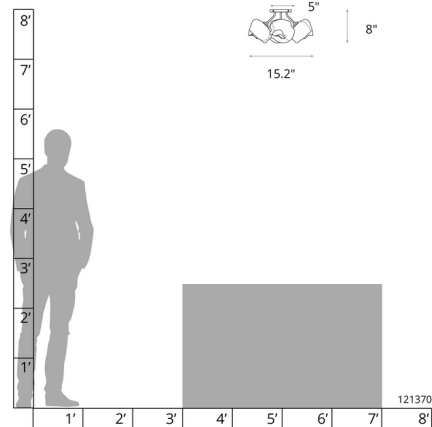

### Specifications

COLOR	Frosted
BODY FINISH	Sterling
WATTAGE	240W
DIMMER	Standard 120V
DIMENSIONS	15.2"W x 8"H
BULB NOT INCLUDED	4 x JCD/G9/60W/120V Halogen
OTHER BULB OPTIONS	4 x JCD/G9/120V LED
COUNTRY OF ORIGIN	United States

### Technical Information

PRODUCT DIMENSIONS	Canopy: 5" Dia
--------------------	----------------

Shown in sterling / frosted

CLICK TO VIEW PRODUCT

Notes: