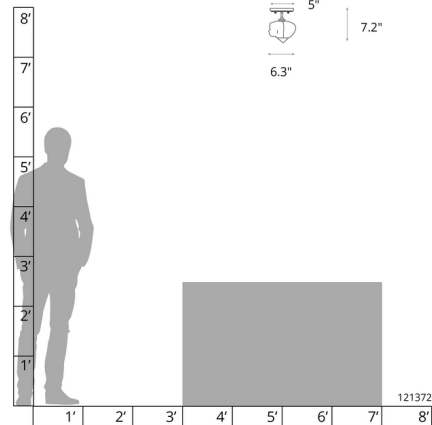

Specifications

COLOR	Soft Gold
BODY FINISH	Soft Gold
WATTAGE	60W
DIMMER	Standard 120V
DIMENSIONS	6.3"W x 7.2"H x 5.8"D
BULB NOT INCLUDED	1 x JCD/G9/60W/120V Halogen
OTHER BULB OPTIONS	1 x JCD/G9/120V LED
COUNTRY OF ORIGIN	United States

Technical Information

PRODUCT DIMENSIONS	Canopy: 5" Dia
--------------------	----------------

Shown in soft gold / soft gold

CLICK TO VIEW PRODUCT

Notes: