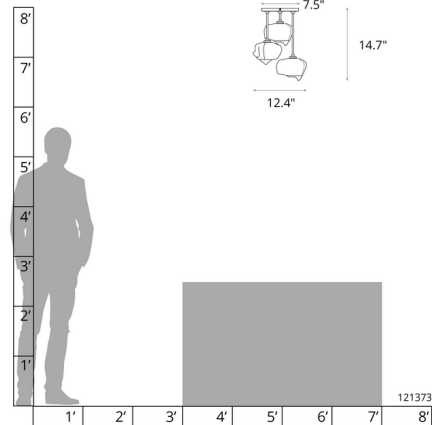

CLICK TO VIEW PRODUCT

Notes: