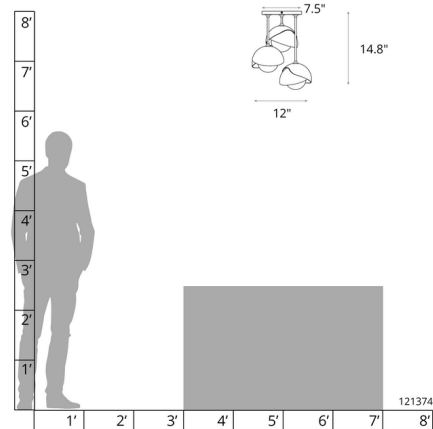

Description

The Brooklyn Double Shade Semi Flush Light brings an industrial vibe with a contemporary design to your interior space. The shade can be rotated around the Opal glass globes to alter the look to your space. Choose a finish for the forged steel canopy, stems and outer shades and a color for the inner shades. Lifetime Limited Warranty when installed in residential setting. Handcrafted to order by skilled artisans in Vermont, USA.

Specifications

COLOR	Modern Brass
BODY FINISH	Oil Rubbed Bronze
WATTAGE	180W
DIMMER	Standard 120V
DIMENSIONS	12"W x 14.8"H
BULB NOT INCLUDED	3 x JCD/G9/60W/120V Halogen
OTHER BULB OPTIONS	3 x JCD/G9/120V LED
COUNTRY OF ORIGIN	United States

Technical Information

PRODUCT DIMENSIONS	Canopy: 7.5" Dia
--------------------	------------------

Shown in oil rubbed bronze / modern brass

CLICK TO VIEW PRODUCT

Notes: