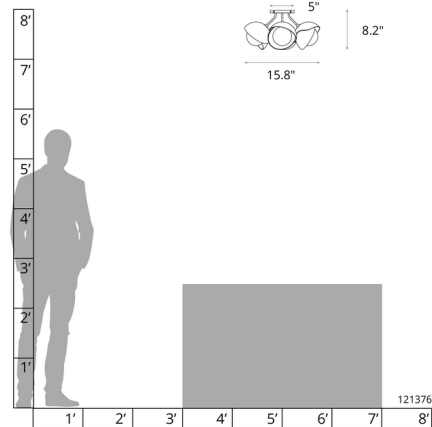

Description

The Brooklyn Double Shade 4LT Semi Flush Ceiling Light brings an industrial vibe with a contemporary design to your interior space. The shades can be rotated around the Opal glass globes to alter the look to your space. Choose a finish for the forged steel canopy, stems and outer shades and a color for the inner shades. Lifetime Limited Warranty when installed in residential setting. Handcrafted to order by skilled artisans in Vermont, USA.

Specifications

COLOR Modern Brass
BODY FINISH Black
WATTAGE 240W
DIMMER Standard 120V
DIMENSIONS 15.8"W x 8.2"H
BULB NOT INCLUDED 4 x JCD/G9/60W/120V Halogen
OTHER BULB OPTIONS 4 x JCD/G9/120V LED
COUNTRY OF ORIGIN United States

Technical Information

PRODUCT DIMENSIONS Canopy: 5" Dia

Shown in black / modern brass

CLICK TO VIEW PRODUCT

Notes: