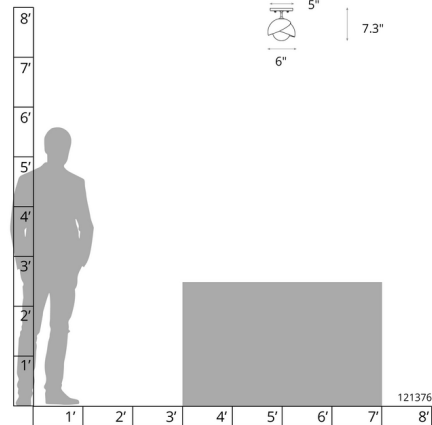

Description

The Brooklyn Double Shade Semi Flush Light brings an industrial vibe with a contemporary design to your interior space. The shade can be rotated around the Opal glass globe to alter the look to your space. Choose a finish for the forged steel canopy, stem and outer shade and a color for the inner shade. Lifetime Limited Warranty when installed in residential setting. Handcrafted to order by skilled artisans in Vermont, USA.

Specifications

COLOR	Modern Brass
BODY FINISH	Soft Gold
WATTAGE	60W
DIMMER	Standard 120V
DIMENSIONS	6"W x 7.3"H
BULB NOT INCLUDED	1 x JCD/G9/60W/120V Halogen
OTHER BULB OPTIONS	1 x JCD/G9/120V LED
COUNTRY OF ORIGIN	United States

Technical Information

PRODUCT DIMENSIONS	Canopy: 5" Dia
--------------------	----------------

Shown in modern brass / modern brass

CLICK TO VIEW PRODUCT

Notes: