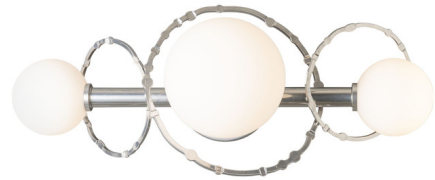

## Olympus Bathroom Vanity Light

By Hubbardton Forge

### Description

The Olympus Bathroom Vanity Light brings a clean decorative look to your interior space. Hand hammered and stamped forged rings of steel, in varying sizes, intersect each other and are complemented by glass globes. Available in 3 and 4 light options. May be mounted horizontally or vertically. Handcrafted to order by skilled artisans in the USA. Lifetime Limited Warranty when installed in residential setting.

Shown in sterling / opal

### Specifications

COLOR . . . . . Opal  
BODY FINISH . . . . . Sterling  
WATTAGE . . . . . 180W  
DIMMER . . . . . Standard 120V  
DIMENSIONS . . . . . 21.8"W x 8"H x 9"D  
BULB NOT INCLUDED . . . . . 3 x JCD/G9/60W/120V Halogen  
OTHER BULB OPTIONS . . . . . 3 x JCD/G9/120V LED