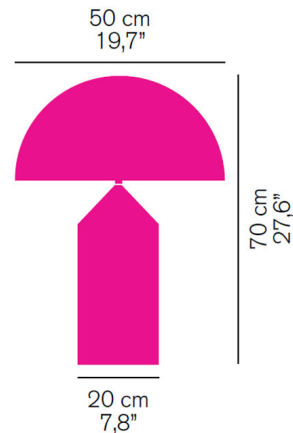

Shown in white / white

Specifications

COLOR	White
BODY FINISH	White
WATTAGE	200W
DIMMER	Included
DIMENSIONS	19.7"W x 27.6"H
BULB NOT INCLUDED	2 x A19/Medium (E26)/100W/120V Incandescent
OTHER BULB OPTIONS	2 x A19/Medium (E26)/120V LED
COUNTRY OF ORIGIN	Italy