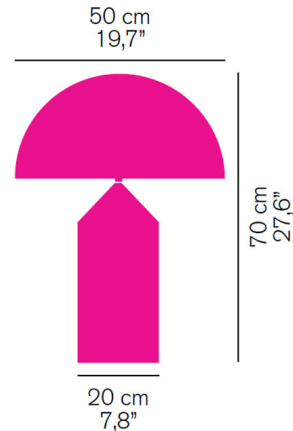

Shown in white / white

Specifications

COLOR	White
BODY FINISH	White
WATTAGE	200W
DIMMER	Included
DIMENSIONS	19.7"W x 27.6"H
BULB NOT INCLUDED	2 x A19/Medium (E26)/100W/120V Incandescent
OTHER BULB OPTIONS	2 x A19/Medium (E26)/120V LED
COUNTRY OF ORIGIN	Italy