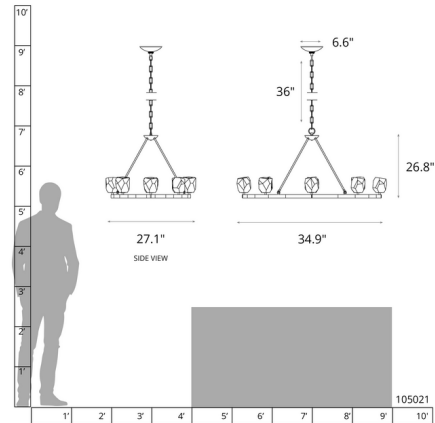

### Description

The Gatsby Oval Chandelier brings an opulence to your space with its larger than life presence. Elegant hand cut Crystals adorn the oval shaped steel frame. Canopy: 6.6 inch diameter. Slope ceiling adaptable to 45 degrees. Lifetime Limited Warranty when installed in residential setting. Handcrafted to order by skilled artisans in Vermont, USA.

### Specifications

COLOR	Crystal
BODY FINISH	Sterling
WATTAGE	480W
DIMMER	Standard 120V
DIMENSIONS	45.3"L x 27.1"W x 21.2"H
BULB NOT INCLUDED	8 x B10/Candelabra (E12)/60W/120V Incandescent
OTHER BULB OPTIONS	8 x B10/Candelabra (E12)/120V LED
COUNTRY OF ORIGIN	United States

### Technical Information

PRODUCT DIMENSIONS . . . . . Adjustable Chain Length: 36"

CLICK TO VIEW PRODUCT

Notes: