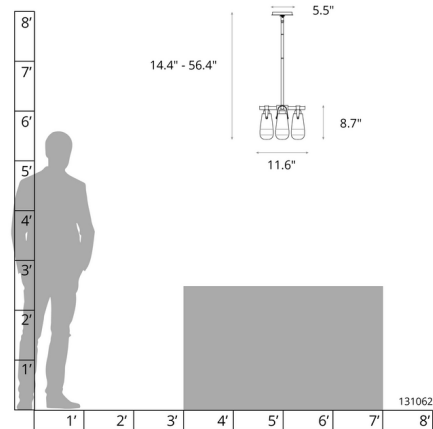

By Hubbardton Forge

Description

The Eos Pendant/Semi Flush Light is inspired by early morning dewdrops. The Clear glass drops are hanging from the crossbar steel frame, casting warm shadows across your room. Suitable for installation as both a pendant, with included downrods, or a semi flush light. Canopy: 5.5 inch diameter. Lifetime Limited Warranty when installed in residential setting. Handcrafted to order by skilled artisans in Vermont, USA.

Shown in sterling / clear

Specifications

COLOR	Clear
BODY FINISH	Sterling
WATTAGE	240W
DIMMER	Standard 120V
DIMENSIONS	11.6"L x 11.6"W x 8.7"H
BULB NOT INCLUDED	4 x B10/Medium (E26)/60W/120V Incandescent
OTHER BULB OPTIONS	4 x B10/Medium (E26)/120V LED
COUNTRY OF ORIGIN	United States

Technical Information

PRODUCT DIMENSIONS Downrods: One 3", One 6" and Two 12" Included

CLICK TO VIEW PRODUCT

Notes: