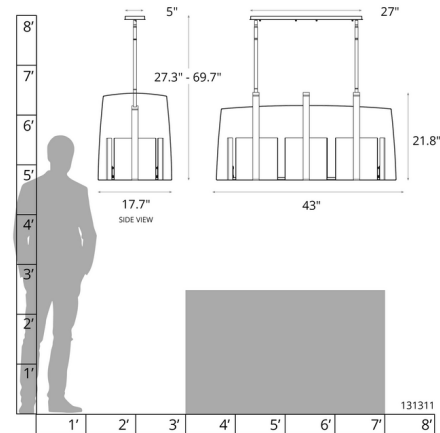

Description

The Arc Linear Pendant brings a contemporary update to the traditional lantern style. Thick, hand poured White Swirl slightly convex glass panels are framed with sweeping arcs of steel. Canopy: 27 inch x 5 inch rectangle. Sloped ceiling adaptable to 45 degrees. Double down-rod fixtures can be used in one direction only. The two down-rods must remain the same length. The fixtures will run parallel or along the slope, but not perpendicular or up the slope. Lifetime Limited Warranty when installed in residential setting. Handcrafted to order by skilled artisans in Vermont, USA. Note: Due to the weight of this fixture, additional ceiling support is required.

Specifications

COLOR	White Swirl
BODY FINISH	Sterling
WATTAGE	480W
DIMMER	Standard 120V
DIMENSIONS	43"L x 17.7"W x 21.8"H
BULB NOT INCLUDED	8 x B10/Candelabra (E12)/60W/120V Incandescent
OTHER BULB OPTIONS	8 x B10/Candelabra (E12)/120V LED
COUNTRY OF ORIGIN	United States

Technical Information

PRODUCT DIMENSIONS Downrods: Two 3", Two 6" and Four 12" Included

Shown in sterling / white swirl

CLICK TO VIEW PRODUCT

Notes: