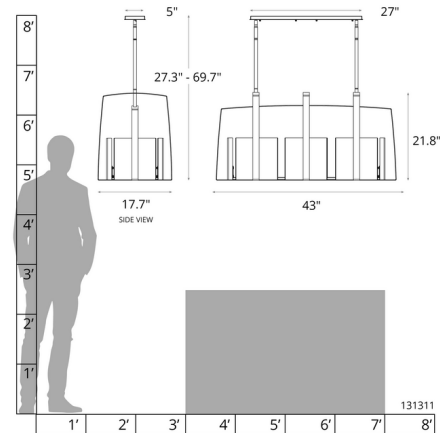

Description

The Arc Linear Pendant brings a contemporary update to the traditional lantern style. Thick, hand poured White Swirl slightly convex glass panels are framed with sweeping arcs of steel. Canopy: 27 inch x 5 inch rectangle. Sloped ceiling adaptable to 45 degrees. Double down-rod fixtures can be used in one direction only. The two down-rods must remain the same length. The fixtures will run parallel or along the slope, but not perpendicular or up the slope. Lifetime Limited Warranty when installed in residential setting. Handcrafted to order by skilled artisans in Vermont, USA. Note: Due to the weight of this fixture, additional ceiling support is required.

Shown in sterling / white swirl

Specifications

COLOR	White Swirl
BODY FINISH	Sterling
WATTAGE	480W
DIMMER	Standard 120V
DIMENSIONS	43"L x 17.7"W x 21.8"H
BULB NOT INCLUDED	8 x B10/Candelabra (E12)/60W/120V Incandescent
OTHER BULB OPTIONS	8 x B10/Candelabra (E12)/120V LED
COUNTRY OF ORIGIN	United States

Technical Information

PRODUCT DIMENSIONS Downrods: Two 3", Two 6" and Four 12" Included

Notes:

CLICK TO VIEW PRODUCT