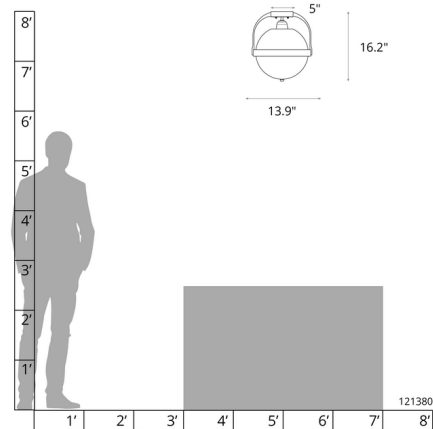

### Specifications

COLOR	Opal
BODY FINISH	Sterling
WATTAGE	100W
DIMMER	Standard 120V
DIMENSIONS	13.9"W x 16.2"H x 13.4"D
BULB NOT INCLUDED	1 x A19/Medium (E26)/100W/120V Incandescent
OTHER BULB OPTIONS	1 x A19/Medium (E26)/120V LED
COUNTRY OF ORIGIN	United States

### Technical Information

PRODUCT DIMENSIONS	Canopy: 5.2" Dia
--------------------	------------------

Shown in sterling / opal

CLICK TO VIEW PRODUCT

Notes: