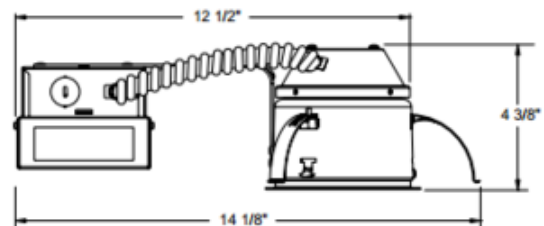

4 3/8" CEILING CUTOUT

COMPANY	PROJECT	FIXTURE TYPE	APPROVED BY	DATE