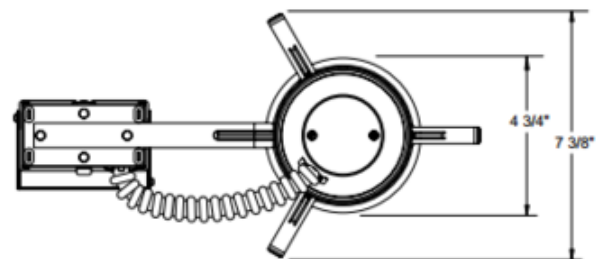

4 3/8" CEILING CUTOUT

COMPANY	PROJECT	FIXTURE TYPE	APPROVED BY	DATE