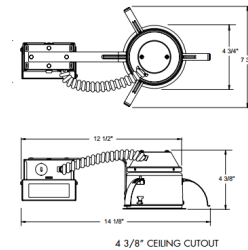

CLICK TO VIEW PRODUCT

Notes: