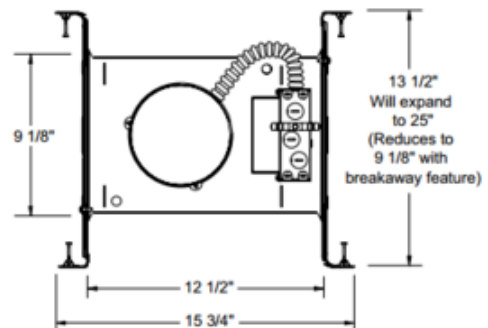

BRAND

Juno Lighting

DESCRIPTION

5 Inch 120 Volt 600 Lumen Generation 4 LED IC New Construction Housing is a dedicated LED, Air-Loc sealed housing with integral light engine. Shallow housing. Designed for use in IC and Non-IC construction. Dimmable with forward-phase and ELV dimmers. Comparable light output to 65 watt BR30 incandescent. Wide flood distribution shipped as standard. Optional optic accessories available, sold separately. Note: A complete fixture includes a housing and trim, sold separately.

Shown in: Aluminum

TRIM COLOR	N/A
BODY FINISH	Aluminum
WATTAGE	11.5W
DIMMER	Low Voltage Electronic
DIMENSIONS	15.75"L x 9.1"W x 4.9"H
INTEGRATED LED MODULE	
LAMP	1 x LED/11.5W/120V LED

Technical Information

LUMINOUS FLUX	600 lumens
LUMENS/WATT	52.17
LAMP COLOR	2700K
COLOR RENDERING	90 CRI
LAMP LIFE	50000 hours
CEILING TYPE	Drywall with Trim
HOUSING TYPE	New construction IC

SPEC # JUN110987

5 5/8" CEILING CUTOUT