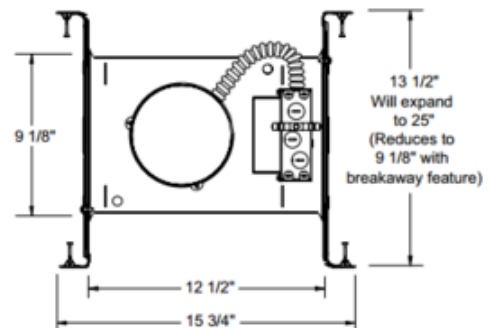

BRAND

Juno Lighting

DESCRIPTION

5 Inch 120 Volt 600 Lumen Generation 4 LED IC New Construction Housing is a dedicated LED, Air-Loc sealed housing with integral light engine. Shallow housing. Designed for use in IC and Non-IC construction. Dimmable with forward-phase and ELV dimmers. Comparable light output to 65 watt BR30 incandescent. Wide flood distribution shipped as standard. Optional optic accessories available, sold separately. Note: A complete fixture includes a housing and trim, sold separately.

Shown in: Aluminum

TRIM COLOR	N/A
BODY FINISH	Aluminum
WATTAGE	11.5W
DIMMER	Low Voltage Electronic
DIMENSIONS	15.75"L x 9.1"W x 4.9"H
INTEGRATED LED MODULE	
LAMP	1 x LED/11.5W/120V LED

Technical Information

LUMINOUS FLUX	600 lumens
LUMENS/WATT	52.17
LAMP COLOR	2700K
COLOR RENDERING	90 CRI
LAMP LIFE	50000 hours
CEILING TYPE	Drywall with Trim
HOUSING TYPE	New construction IC

SPEC # JUN110987

5 5/8" CEILING CUTOUT