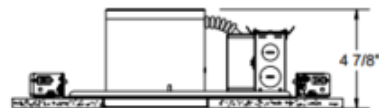

5 5/8" CEILING CUTOUT

COMPANY	PROJECT	FIXTURE TYPE	APPROVED BY	DATE