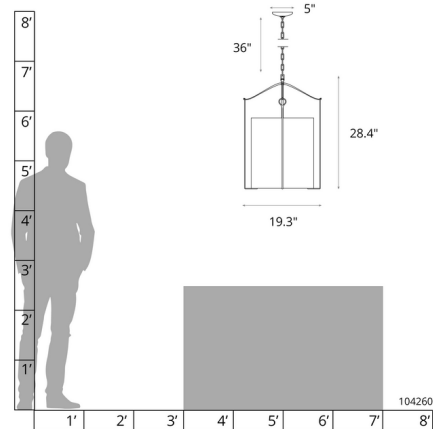

### Description

The Bow Tall Pendant brings a simple yet versatile look to your interior space. The classic loop and hook style frame gently holds a clean fabric shade. A curved bottom diffuser casts warm shadows across the room. Canopy: 5 inch diameter. Slope ceiling adaptable to 45 degrees. Lifetime Limited Warranty when installed in residential setting. Handcrafted to order by skilled artisans in Vermont, USA.

### Specifications

COLOR	Flax
BODY FINISH	Modern Brass
WATTAGE	300W
DIMMER	Standard 120V
DIMENSIONS	19.3"W x 28.4"H
BULB NOT INCLUDED	3 x A19/Medium (E26)/100W/120V Incandescent
OTHER BULB OPTIONS	3 x A19/Medium (E26)/120V LED
COUNTRY OF ORIGIN	United States