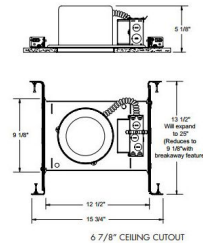

CLICK TO VIEW PRODUCT

Notes: