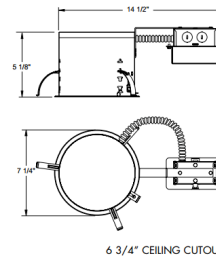

CLICK TO VIEW PRODUCT

Notes: