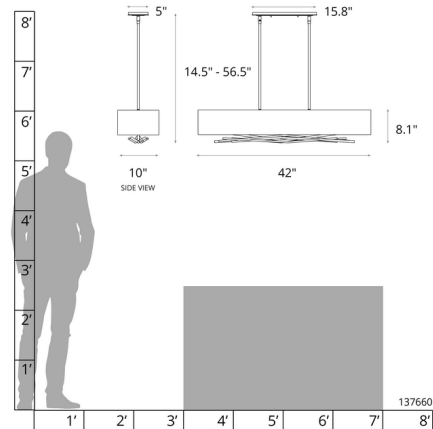

Shown in modern brass / natural anna

CLICK TO VIEW PRODUCT

Notes: