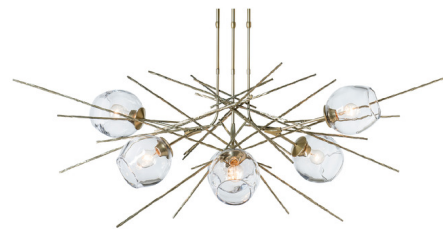

## Griffin Linear Chandelier

By Hubbardton Forge

### Description

The Griffin Linear Chandelier brings an organic vibe to your interior space with its unique hand blown glass from Simon Pearce. The hammered steel rods are created to look like the tree bark of intersecting twigs. Available with Standard, Short and Long length options. Canopy: 9.5 inch x 5.5 inch rectangle. Sloped ceiling adaptable one way to 45 degrees. Triple down-rod fixtures can be used in one direction only. The three down-rods must remain the same length. The fixtures will run parallel or along the slope, but not perpendicular or up the slope. Lifetime Limited Warranty when installed in residential setting. Handcrafted to order by skilled artisans in the USA.

### Specifications

COLOR . . . . . Clear Simon Pearce  
 BODY FINISH . . . . . Modern Brass  
 WATTAGE . . . . . 600W  
 DIMMER . . . . . Standard 120V  
 DIMENSIONS . . . . . 63"L x 39"W x 22"H  
 BULB NOT INCLUDED . . . . . 6 x A19/Medium (E26)/100W/120V Incandescent  
 OTHER BULB OPTIONS . . . . . 6 x A19/Medium (E26)/120V LED  
 COUNTRY OF ORIGIN . . . . . United States

### Technical Information

PRODUCT DIMENSIONS . . . . . Min/Max Adjustable Overall Height: 32.3"-71.3"

Shown in modern brass / clear simon pearce

CLICK TO VIEW PRODUCT

Notes: