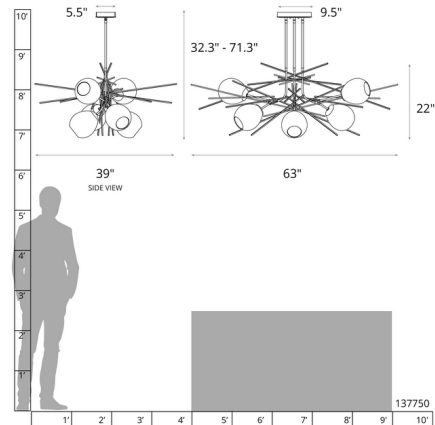

Description

The Griffin Linear Chandelier brings an organic vibe to your interior space with its unique hand blown glass from Simon Pearce. The hammered steel rods are created to look like the tree bark of intersecting twigs. Available with Standard, Short and Long length options. Canopy: 9.5 inch x 5.5 inch rectangle. Sloped ceiling adaptable one way to 45 degrees. Triple down-rod fixtures can be used in one direction only. The three down-rods must remain the same length. The fixtures will run parallel or along the slope, but not perpendicular or up the slope. Lifetime Limited Warranty when installed in residential setting. Handcrafted to order by skilled artisans in the USA.

Specifications

COLOR Clear Simon Pearce
 BODY FINISH Modern Brass
 WATTAGE 600W
 DIMMER Standard 120V
 DIMENSIONS 63"L x 39"W x 22"H
 BULB NOT INCLUDED 6 x A19/Medium (E26)/100W/120V Incandescent
 OTHER BULB OPTIONS 6 x A19/Medium (E26)/120V LED
 COUNTRY OF ORIGIN United States

Technical Information

PRODUCT DIMENSIONS Min/Max Adjustable Overall Height: 32.3"-71.3"

Shown in modern brass / clear simon pearce

CLICK TO VIEW PRODUCT

Notes: