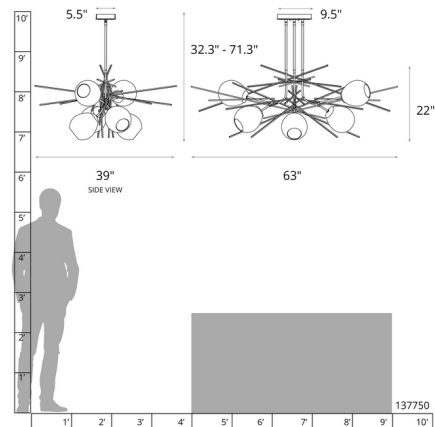

### Description

The Griffin Linear Chandelier brings an organic vibe to your interior space with its unique hand blown glass from Simon Pearce. The hammered steel rods are created to look like the tree bark of intersecting twigs. Available with Standard, Short and Long length options. Canopy: 9.5 inch x 5.5 inch rectangle. Sloped ceiling adaptable one way to 45 degrees. Triple down-rod fixtures can be used in one direction only. The three down-rods must remain the same length. The fixtures will run parallel or along the slope, but not perpendicular or up the slope. Lifetime Limited Warranty when installed in residential setting. Handcrafted to order by skilled artisans in the USA.

### Specifications

COLOR . . . . . Clear Simon Pearce  
 BODY FINISH . . . . . Modern Brass  
 WATTAGE . . . . . 600W  
 DIMMER . . . . . Standard 120V  
 DIMENSIONS . . . . . 63"L x 39"W x 22"H  
 BULB NOT INCLUDED . . . . . 6 x A19/Medium (E26)/100W/120V Incandescent  
 OTHER BULB OPTIONS . . . . . 6 x A19/Medium (E26)/120V LED  
 COUNTRY OF ORIGIN . . . . . United States

### Technical Information

PRODUCT DIMENSIONS . . . . . Min/Max Adjustable Overall Height: 32.3"-71.3"

Shown in modern brass / clear simon pearce

CLICK TO VIEW PRODUCT

Notes: