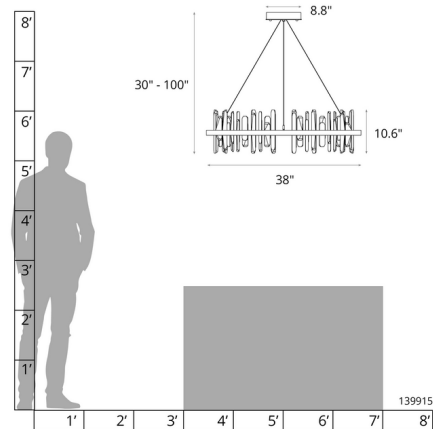

### Description

The Solitude Circular Pendant brings an elegant beauty to your interior space. A slim band of hand crafted steel holds angular Crystal towers that rise and fall, casting warm shadows across your room. Canopy: 8.8 inch diameter. Slope ceiling adaptable to 45 degrees. Lifetime Limited Warranty when installed in residential setting. Handcrafted to order by skilled artisans in Vermont, USA. Note: Due to the weight of this fixture, additional ceiling support is required.

### Specifications

COLOR	Crystal
BODY FINISH	Modern Brass
WATTAGE	60W
DIMMER	Low Voltage Electronic
DIMENSIONS	38"W x 10.6"H
INTEGRATED LED MODULE	1 x LED/60W/120-277V LED
COUNTRY OF ORIGIN	United States