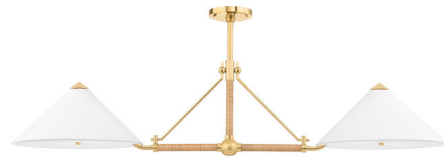

## Williamsburg Linear Pendant By Hudson Valley Lighting

### Description

The Williamsburg Pendant features a unique silhouette, rattan-wrapped rods and aged brass metalwork that give familiar designs a fresh, updated look. Light is captured within the enclosed shades and fills any space with a soft glow.

Shown in aged brass / white

### Specifications

COLOR . . . . . White  
BODY FINISH . . . . . Aged Brass  
WATTAGE . . . . . 60W  
DIMMER . . . . . Standard 120V  
DIMENSIONS . . . . . 57"L x 17"W x 13"H  
BULB NOT INCLUDED . . . . . 4 x A15/Medium (E26)/15W/120V LED  
OTHER BULB OPTIONS . . . . . 4 x A15/Medium (E26)/120V Incandescent