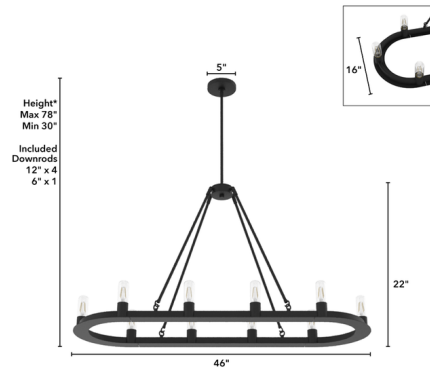

Description

With a clean oval frame and exposed bulb design, the Saddlewood Linear Chandelier is perfect for industrial and farmhouse interior styles. Customize the look by choosing a bulb type that suits your space.

Specifications

COLOR N/A
BODY FINISH Natural Iron
WATTAGE 600W
DIMMER Standard 120V
DIMENSIONS 46"L x 16"W x 22"H
BULB NOT INCLUDED 10 x Edison Tube/Medium (E26)/60W/120V Incandescent
OTHER BULB OPTIONS 10 x Edison Tube/Medium (E26)/120V LED

Notes:

Shown in natural iron

*Height is ceiling to bottom of fixture

CLICK TO VIEW PRODUCT