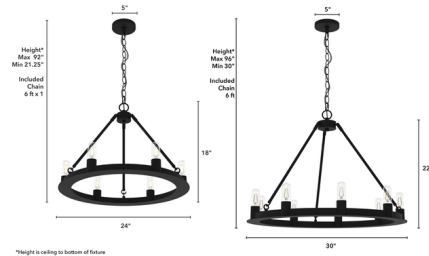

By Hunter Fan

Description

The Saddlewood Chandelier updates the traditional wheel chandelier with clean lines and sleek finishes, suitable for many interior styles from industrial to contemporary. Its exposed bulb design lets you customize the look by choosing a bulb style that suits your taste.

Shown in natural iron

Specifications

COLOR	N/A
BODY FINISH	Natural Iron
WATTAGE	360W
DIMMER	Standard 120V
DIMENSIONS	24"W x 18"H
BULB NOT INCLUDED	6 x Edison Tube/Medium (E26)/60W/120V Incandescent
OTHER BULB OPTIONS	6 x Edison Tube/Medium (E26)/120V LED