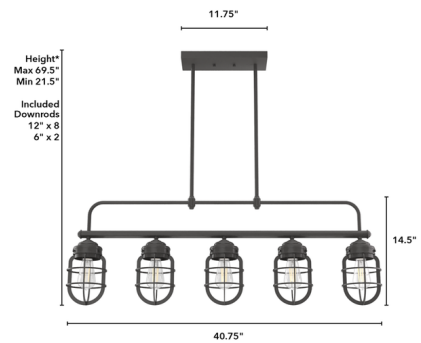

Specifications

COLOR N/A
BODY FINISH Noble Bronze
WATTAGE 300W
DIMMER Standard 120V
DIMENSIONS 40.75"L x 14.5"H
BULB NOT INCLUDED 5 x Edison ST-Shape/Medium (E26)/60W/120V Incandescent
OTHER BULB OPTIONS 5 x Edison ST-Shape/Medium (E26)/120V LED

Shown in noble bronze

*Height is ceiling to bottom of fixture

CLICK TO VIEW PRODUCT

Notes: