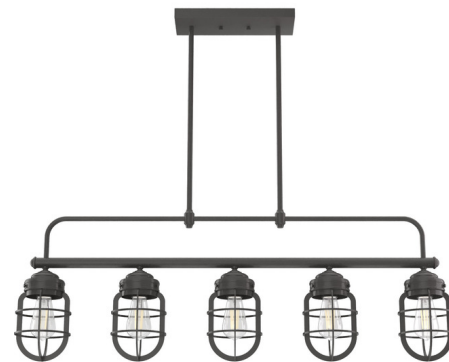

By Hunter Fan

Description

With bulb cages lined up along its simple frame, the Starklake Linear Chandelier shows rustic influence in its design. Evoking industrial, farmhouse and coastal styles, it adds distinct character to your space whether suspended over a dining table or kitchen counter.

Specifications

COLOR N/A
BODY FINISH Noble Bronze
WATTAGE 300W
DIMMER Standard 120V
DIMENSIONS 40.75"L x 14.5"H
BULB NOT INCLUDED 5 x Edison ST-Shape/Medium (E26)/60W/120V Incandescent
OTHER BULB OPTIONS 5 x Edison ST-Shape/Medium (E26)/120V LED

Shown in noble bronze

*Height is ceiling to bottom of fixture

CLICK TO VIEW PRODUCT

Notes: