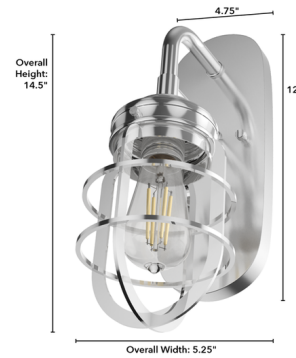

By Hunter Fan

Description

Featuring a classic bulb cage design, the Starklake Wall Sconce evokes farmhouse, industrial, or coastal styles and brings distinct character to your space. Install a series down a hallway or in a living room, or place a pair on either side of a bathroom mirror.

Shown in chrome

Specifications

COLOR	N/A
BODY FINISH	Chrome
WATTAGE	60W
DIMMER	Standard 120V
DIMENSIONS	5.25"W x 14.5"H x 7"D
BULB NOT INCLUDED	1 x Edison ST-Shape/Medium (E26)/60W/120V Incandescent
OTHER BULB OPTIONS	1 x Edison ST-Shape/Medium (E26)/120V LED