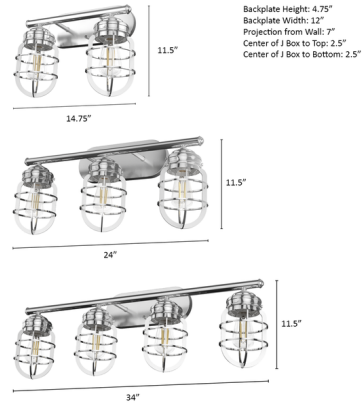

Description

The Starklake Bathroom Vanity Light features bulb cages influenced by rustic design. Evoking industrial, farmhouse or coastal styles, they bring distinct character to your master or guest bathroom.

Shown in chrome

Specifications

COLOR N/A
BODY FINISH Chrome
WATTAGE 120W
DIMMER Standard 120V
DIMENSIONS 14.75"W x 11.5"H x 7"D
BULB NOT INCLUDED 2 x Edison ST-Shape/Medium (E26)/60W/120V Incandescent
OTHER BULB OPTIONS 2 x Edison ST-Shape/Medium (E26)/120V LED