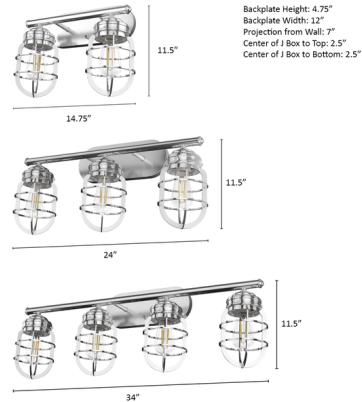

Description

The Starklake Bathroom Vanity Light features bulb cages influenced by rustic design. Evoking industrial, farmhouse or coastal styles, they bring distinct character to your master or guest bathroom.

Shown in chrome

Specifications

COLOR N/A
BODY FINISH Chrome
WATTAGE 120W
DIMMER Standard 120V
DIMENSIONS 14.75"W x 11.5"H x 7"D
BULB NOT INCLUDED 2 x Edison ST-Shape/Medium (E26)/60W/120V Incandescent
OTHER BULB OPTIONS 2 x Edison ST-Shape/Medium (E26)/120V LED