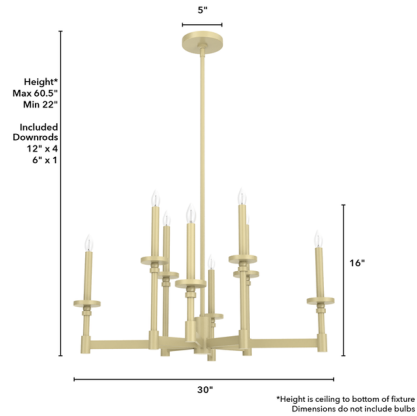

Shown in modern brass

CLICK TO VIEW PRODUCT

Notes: