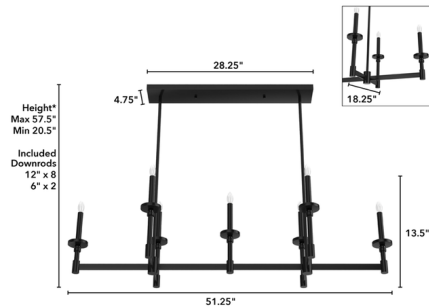

Shown in matte black