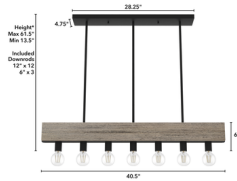

Shown in rustic iron / barnwood