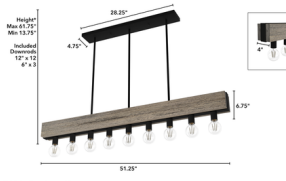

Description

Ironwork detailing and genuine wood give the Donelson Linear Chandelier an authentic feel that shines in farmhouse and modern industrial spaces. The exposed bulb design lets you tailor the look by choosing bulbs that complement your setting.

Shown in rustic iron / barnwood

Specifications

COLOR	N/A
BODY FINISH	Rustic Iron / Barnwood
WATTAGE	420W
DIMMER	Standard 120V
DIMENSIONS	40.5"L x 4.5"W x 6.5"H
BULB NOT INCLUDED	7 x G25/Medium (E26)/60W/120V Incandescent
OTHER BULB OPTIONS	7 x G25/Medium (E26)/120V LED