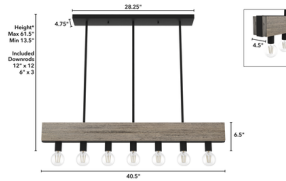

Description

Ironwork detailing and genuine wood give the Donelson Linear Chandelier an authentic feel that shines in farmhouse and modern industrial spaces. The exposed bulb design lets you tailor the look by choosing bulbs that complement your setting.

Shown in rustic iron / barnwood

Specifications

COLOR	N/A
BODY FINISH	Rustic Iron / Barnwood
WATTAGE	420W
DIMMER	Standard 120V
DIMENSIONS	40.5"L x 4.5"W x 6.5"H
BULB NOT INCLUDED	7 x G25/Medium (E26)/60W/120V Incandescent
OTHER BULB OPTIONS	7 x G25/Medium (E26)/120V LED