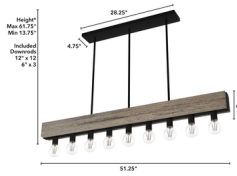

Lightology

lightology.com
866-954-4489
07-07-26

Project: _____

Company: _____

Location: _____ Fixture Type: _____

SPEC #: **HUN1112075**

Approved On: _____ Approved By: _____

Donelson Linear Chandelier By Hunter Fan

Description

Ironwork detailing and genuine wood give the Donelson Linear Chandelier an authentic feel that shines in farmhouse and modern industrial spaces. The exposed bulb design lets you tailor the look by choosing bulbs that complement your setting.

Shown in rustic iron / barnwood

Specifications

COLOR	N/A
BODY FINISH	Rustic Iron / Barnwood
WATTAGE	420W
DIMMER	Standard 120V
DIMENSIONS	40.5"L x 4.5"W x 6.5"H
BULB NOT INCLUDED	7 x G25/Medium (E26)/60W/120V Incandescent
OTHER BULB OPTIONS	7 x G25/Medium (E26)/120V LED

CLICK TO VIEW PRODUCT

Notes: