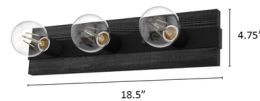

Description

The Donelson Bathroom Vanity Light evokes artisanship with wood-inspired finishes accented by metal detailing. Try globe-shaped bulbs for a Hollywood-style vanity mirror look.

Shown in natural iron / dark ash

Projection from Wall: 3" Center of J Box to Top: 2.5" Center of J Box to Bottom: 2.5"

Dimensions do not include bulbs

Specifications

COLOR	N/A
BODY FINISH	Natural Iron / Dark Ash
WATTAGE	180W
DIMMER	Standard 120V
DIMENSIONS	18.5"W x 4.75"H x 3"D
BULB NOT INCLUDED	3 x G25/Medium (E26)/60W/120V Incandescent
OTHER BULB OPTIONS	3 x G25/Medium (E26)/120V LED