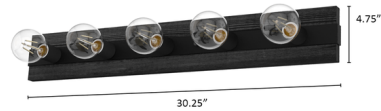

Description

The Donelson Bathroom Vanity Light evokes artisanship with wood-inspired finishes accented by metal detailing. Try globe-shaped bulbs for a Hollywood-style vanity mirror look.

Shown in natural iron / dark ash

Projection from Wall: 3" Center of J Box to Top: 2.5" Center of J Box to Bottom: 2.5"

Dimensions do not include bulbs

Specifications

COLOR	N/A
BODY FINISH	Natural Iron / Dark Ash
WATTAGE	180W
DIMMER	Standard 120V
DIMENSIONS	18.5"W x 4.75"H x 3"D
BULB NOT INCLUDED	3 x G25/Medium (E26)/60W/120V Incandescent
OTHER BULB OPTIONS	3 x G25/Medium (E26)/120V LED