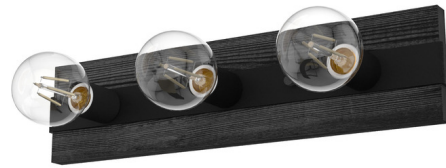

Description

The Donelson Bathroom Vanity Light evokes artisanship with wood-inspired finishes accented by metal detailing. Try globe-shaped bulbs for a Hollywood-style vanity mirror look.

Shown in natural iron / dark ash

Projection from Wall: 3" Center of J Box to Top: 2.5" Center of J Box to Bottom: 2.5"

Dimensions do not include bulbs

Specifications

COLOR	N/A
BODY FINISH	Natural Iron / Dark Ash
WATTAGE	180W
DIMMER	Standard 120V
DIMENSIONS	18.5"W x 4.75"H x 3"D
BULB NOT INCLUDED	3 x G25/Medium (E26)/60W/120V Incandescent
OTHER BULB OPTIONS	3 x G25/Medium (E26)/120V LED