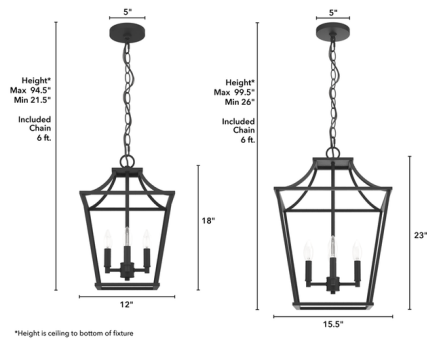

Description

The Laurel Ridge Pendant is a modern take on traditional Georgian style silhouettes with its open lantern design and strong lines. Use it to update your foyer or hang multiple over your dining table for a clean, classic look.

Shown in natural iron

Specifications

COLOR	N/A
BODY FINISH	Natural Iron
WATTAGE	240W
DIMMER	Standard 120V
DIMENSIONS	12"W x 18"H x 12"D
BULB NOT INCLUDED	4 x B10/Candelabra (E12)/60W/120V Incandescent
OTHER BULB OPTIONS	4 x B10/Candelabra (E12)/120V LED