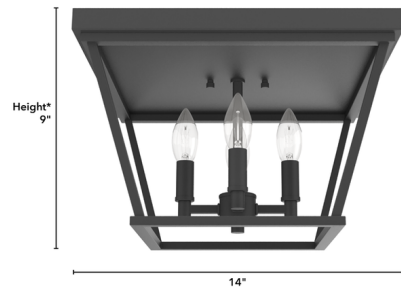

### Description

Thoughtful proportions coupled with an airy design give the Laurel Ridge Ceiling Light a bold yet graceful look. A modern take on traditional Georgian style silhouettes, this fixture is a fresh addition for a range of spaces including bathrooms, bedrooms and hallways.

Shown in natural iron

\*Height is ceiling to bottom of fixture

### Specifications

COLOR	N/A
BODY FINISH	Natural Iron
WATTAGE	240W
DIMMER	Standard 120V
DIMENSIONS	14"W x 9"H x 14"D
BULB NOT INCLUDED	4 x B10/Candelabra (E12)/60W/120V Incandescent
OTHER BULB OPTIONS	4 x B10/Candelabra (E12)/120V LED