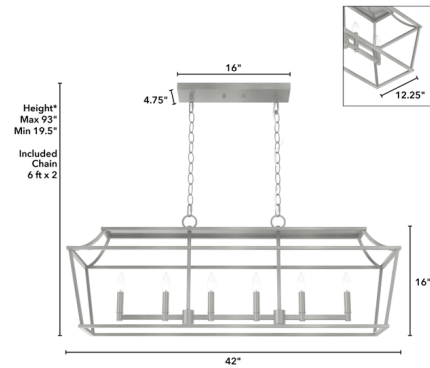

### Specifications

COLOR . . . . . N/A  
BODY FINISH . . . . . Brushed Nickel  
WATTAGE . . . . . 360W  
DIMMER . . . . . Standard 120V  
DIMENSIONS . . . . . 42"L x 12.25"W x 16"H  
BULB NOT INCLUDED . . . . . 6 x B10/Candelabra (E12)/60W/120V Incandescent  
OTHER BULB OPTIONS . . . . . 6 x B10/Candelabra (E12)/120V LED

Shown in brushed nickel

\*Height is ceiling to bottom of fixture

CLICK TO VIEW PRODUCT

Notes: