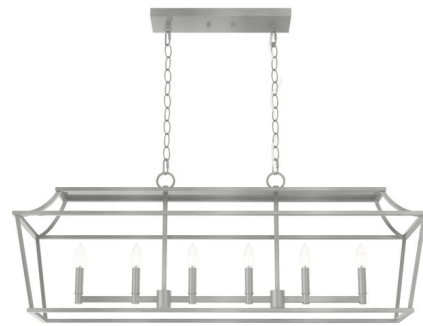

## Laurel Ridge Linear Chandelier By Hunter Fan

### Description

Strong lines and a simple form give the Laurel Ridge Linear Chandelier a graceful yet bold look. A modern take on Georgian style silhouettes, this fixture is a fresh addition for your kitchen or dining room.

### Specifications

COLOR . . . . . N/A  
BODY FINISH . . . . . Brushed Nickel  
WATTAGE . . . . . 360W  
DIMMER . . . . . Standard 120V  
DIMENSIONS . . . . . 42"L x 12.25"W x 16"H  
BULB NOT INCLUDED . . . . . 6 x B10/Candelabra (E12)/60W/120V Incandescent  
OTHER BULB OPTIONS . . . . . 6 x B10/Candelabra (E12)/120V LED