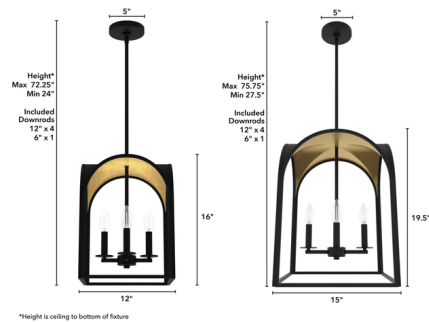

Description

The Dukestown Pendant combines a dark Natural Iron finish with a contrasting metallic leaf interior that shines as the light hits it. This striking piece perfectly accents your kitchen island or dining room.

Shown in natural iron / gold leaf

Specifications

COLOR	N/A
BODY FINISH	Natural Iron / Gold Leaf
WATTAGE	240W
DIMMER	Standard 120V
DIMENSIONS	12"W x 16"H x 12"D
BULB NOT INCLUDED	4 x B10/Candelabra (E12)/60W/120V Incandescent
OTHER BULB OPTIONS	4 x B10/Candelabra (E12)/120V LED